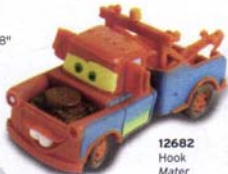

12682 Hook Mater
8 cm/3,1"