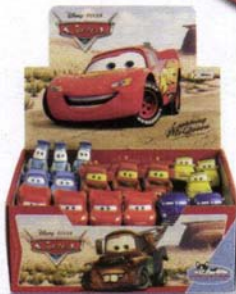

12680 Lightning McQueen  
7 cm/2,8"

12685 Guido  
5 cm/2"

12684 Luigi  
5 cm/2"

12683 Sally  
7 cm/2,8"

[v] 6

12682 Hook Mater  
8 cm/3,1"

12681 Doc Hudson  
8 cm/3,1"

12144 Sortiment 36 St.  
Asst. 36 pcs.  
Surtido 36 pcs  
[v] 1